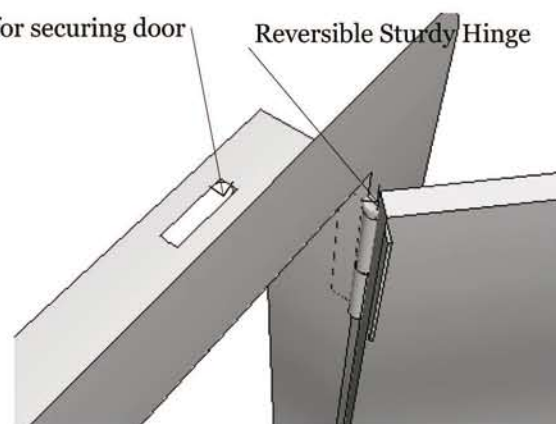

Open Right Side

Open Left Side

Estrada Nacional 9, Km 18,
Fervença, 2705-906 Terrugem,
Sintra, Portugal
Tel: (+351) 214 915 361/2
Fax: (+351) 219 258 842

Large Handle
Made of Zinc
Alloy, Chrome
Plated

4.76cm Depth

13.97cm Height

Flange Dimensions

Open hole for securing door

Reversible Sturdy Hinge

(2) Magnets

PRODUCT
Vertical Door
Item No. DV1420

DESCRIPTION
Vertical Single Door
THIS MODEL CAN BE
INSTALLED EITHER LEFT
OR RIGHT SWING.

Vertical Door
Product Size (cm): 43,1 W x 58,4 H
Cut Out (cm): 36,1 W x 51,4 H
Weight (kg): 4,99
Material Specifications:
16 Gauge 304 Stainless Steel,
Handles are made of Zinc Alloy,
Chrome Plated.

Stainless Steel 430 Plate for Magnets

43.18cm Width

Cut-out Dimensions

36.19cm Width

Product Dimensions

51.43cm Height

58.42cm Height